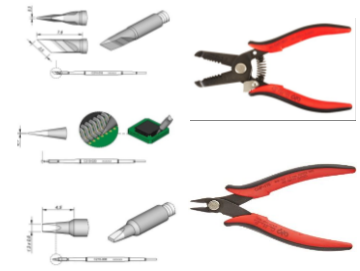

Medusa Pro II Box
Smart Card Reader
Pin - Connector Adapter
USB 3.0 A – A Data Cable

Soldering Station
Includes three (3) tips

14MP HDMI Microscope

Z3X Easy-JTAG Plus
Z3X EMMC Socket (BGA153/169,
BGA162/186, BGA221, BGA529)
USB A-B Cable
eMMC Adapter - 2 pcs

Rework Station with Hot Air Heat Gun

24" Monitor for Microscope with HDMI Cable

iFixit Pro Tech Toolkit

Wire Cutters, Wire Strippers, and Assorted Solder Tips

Personal Protective Equipment (PPE):
Goggles, Dust Mask, Anti-Static Mat

Digital Multi-Meter Solder Boards
Accessories

Anker Fast USB Charger
Micro USB Cables
HDMI Cable
X-Acto Knife

Fiber Glass Pen, and Rosin Flux Pen,
Lead Solder Spool, Soderon 40 Gauge Wire, and
Fine Braid Solder Wick